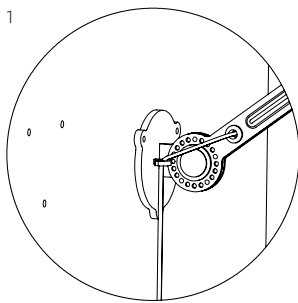

TONONE

technical specifications

With cord

1. With powercord including switch and a plug.