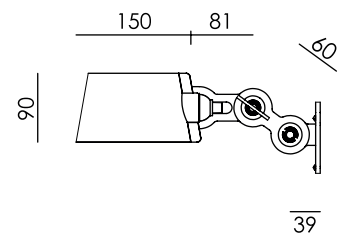

Packaging	
Weight	1,8 kg
Length	67 cm
Width	20 cm
Height	20 cm

TONONE

technical specifications

With cord

1. With powercord including switch and a plug.

Install

2. With terminal block to install directly on a junction box.

TONONE

technical specifications

BOLT wall side fit mini

Design by Anton de Groof, 2013

Starting point for the products of Tonone is the passion for traditional mechanics. The first product line that resulted from this fascination is the lamp series 'Bolt'. Key element in this industrial series is the joint construction that can be adjusted with a wingnut-shaped tool. Besides being a functional tool, this wingnut is integrated in the design of the lamp itself as a distinctive visual element. The Bolt collection is available in 29 different models and in 10 colors.

Type	Wall lamp
Environment	Indoor
Material	Steel & aluminum
Wingnut	Wingnut Solid Brass included
Cord length	Bolt with cord 2850 mm Bolt install 10 mm
Weight	0,9 kg
Voltage	220-240 V
Max Watt	60 Watt
Socket	E27
IP	20
Lightsource	Lightsource not included

Packaging

Weight	1,7 kg
Length	67 cm
Width	20 cm
Height	20 cm

TONONE

technical specifications

With cord

1. With powercord including switch and a plug.

Install

2. With terminal block to install directly on a junction box.