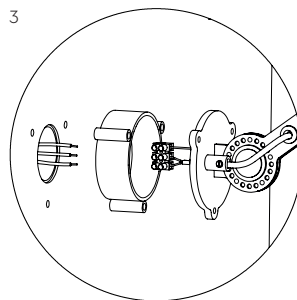

with cord	install
	smokey black	1228	1244
	flux green	1230	1246
	pure white	1232	1248
	midnight grey	1264	1267
	ash grey	1235	1251
	striking orange	1233	1249
	lightning white	1231	1247
	thunder blue	1234	1250
	daybreak rose	1472	1475
	sunny yellow	1430	1433