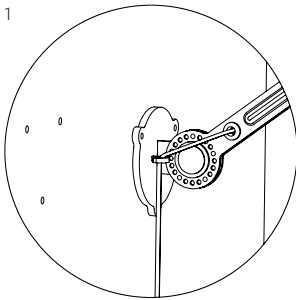

TONONE

technical specifications

BOLT wall side fit mini

Design by Anton de Groof, 2013

Starting point for the products of Tonone is the passion for traditional mechanics. The first product line that resulted from this fascination is the lamp series 'Bolt'. Key element in this industrial series is the joint construction that can be adjusted with a wingnut-shaped tool. Besides being a functional tool, this wingnut is integrated in the design of the lamp itself as a distinctive visual element. The Bolt collection is available in 29 different models and in 10 colors.

Type	Wall lamp
Environment	Indoor
Material	Steel & aluminum
Wingnut	Wingnut Solid Brass included
Cord length	Bolt with cord 2850 mm Bolt install 10 mm
Weight	0,9 kg
Voltage	220-240 V
Max Watt	60 Watt
Socket	E27
IP	20
Lightsource	Lightsource not included

Packaging

Weight	1,7 kg
Length	67 cm
Width	20 cm
Height	20 cm

TONONE

technical specifications

With cord

1. With powercord including switch and a plug.

Install

2. With terminal block to install directly on a junction box.