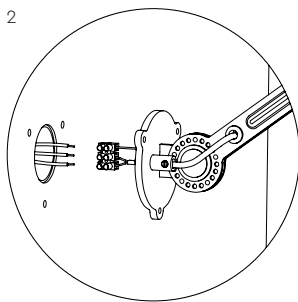

Type	Wall lamp
Environment	Indoor
Material	Steel & aluminum
Wingnut	Wingnut Solid Brass included
Cord length	Bolt with cord 2750 mm Bolt install 10 mm
Weight	1,0 kg
Voltage	220-240 V
Max Watt	60 Watt
Socket	E27
IP	20
Lightsource	Lightsource not included

Packaging	
Weight	1,8 kg
Length	67 cm
Width	20 cm
Height	20 cm

TONONE

technical specifications

With cord

1. With powercord including switch and a plug.

Install

2. With terminal block to install directly on a junction box.