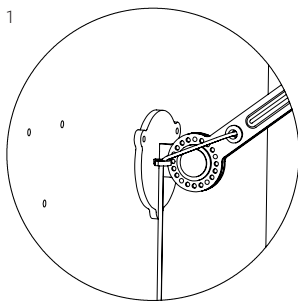

Type	Wall lamp
Environment	Indoor
Material	Steel & aluminum
Wingnut	Wingnut Solid Brass included
Cord length	Bolt with cord 2600 mm Bolt install 10 mm
Weight	1,0 kg
Voltage	220-240 V
Max Watt	60 Watt
Socket	E27
IP	20
Lightsource	Lightsource not included
Packaging	
Weight	1,8 kg
Length	67 cm
Width	20 cm
Height	20 cm

TONONE

technical specifications

BOLT wall side fit small

Design by Anton de Groof, 2013

Starting point for the products of Tonone is the passion for traditional mechanics. The first product line that resulted from this fascination is the lamp series 'Bolt'. Key element in this industrial series is the joint construction that can be adjusted with a wingnut-shaped tool. Besides being a functional tool, this wingnut is integrated in the design of the lamp itself as a distinctive visual element. The Bolt collection is available in 29 different models and in 10 colors.

Type	Wall lamp
Environment	Indoor
Material	Steel & aluminum
Wingnut	Wingnut Solid Brass included
Cord length	Bolt with cord 2750 mm Bolt install 10 mm
Weight	1,0 kg
Voltage	220-240 V
Max Watt	60 Watt
Socket	E27
IP	20
Lightsource	Lightsource not included

Packaging	
Weight	1,8 kg
Length	67 cm
Width	20 cm
Height	20 cm

TONONE

technical specifications

With cord

1. With powercord including switch and a plug.

Install

2. With terminal block to install directly on a junction box.