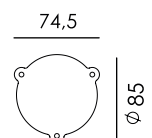

Packaging	
Weight	1,8 kg
Length	67 cm
Width	20 cm
Height	20 cm

TONONE

technical specifications

With cord

1. With powercord including switch and a plug.

Install

2. With terminal block to install directly on a junction box.

TONONE

technical specifications

BOLT wall side fit mini

Design by Anton de Groof, 2013

Starting point for the products of Tonone is the passion for traditional mechanics. The first product line that resulted from this fascination is the lamp series 'Bolt'. Key element in this industrial series is the joint construction that can be adjusted with a wingnut-shaped tool. Besides being a functional tool, this wingnut is integrated in the design of the lamp itself as a distinctive visual element. The Bolt collection is available in 29 different models and in 10 colors.

Type	Wall lamp
Environment	Indoor
Material	Steel & aluminum
Wingnut	Wingnut Solid Brass included
Cord length	Bolt with cord 2850 mm Bolt install 10 mm
Weight	0,9 kg
Voltage	220-240 V
Max Watt	60 Watt
Socket	E27
IP	20
Lightsource	Lightsource not included

Packaging

Weight	1,7 kg
Length	67 cm
Width	20 cm
Height	20 cm

TONONE

technical specifications

With cord

1. With powercord including switch and a plug.

Install

2. With terminal block to install directly on a junction box.