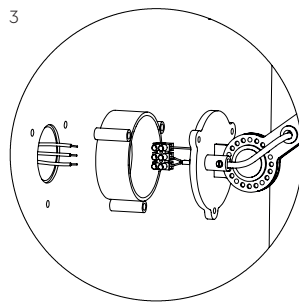

with cord	install
	smokey black	1220	1236
	flux green	1222	1238
	pure white	1224	1240
	midnight grey	1263	1266
	ash grey	1227	1243
	striking orange	1225	1241
	lightning white	1223	1239
	thunder blue	1226	1242
	daybreak rose	1471	1474
	sunny yellow	1429	1432