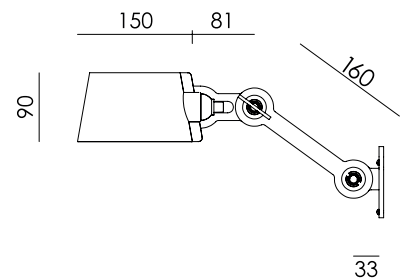

Type	Wall lamp
Environment	Indoor
Material	Steel & aluminum
Wingnut	Wingnut Solid Brass included
Cord length	Bolt with cord 2600 mm Bolt install 10 mm
Weight	1,0 kg
Voltage	220-240 V
Max Watt	60 Watt
Socket	E27
IP	20
Lightsource	Lightsource not included
Packaging	
Weight	1,8 kg
Length	67 cm
Width	20 cm
Height	20 cm

Type	Wall lamp
Environment	Indoor
Material	Steel & aluminum
Wingnut	Wingnut Solid Brass included
Cord length	Bolt with cord 2750 mm Bolt install 10 mm
Weight	1,0 kg
Voltage	220-240 V
Max Watt	60 Watt
Socket	E27
IP	20
Lightsource	Lightsource not included

Packaging	
Weight	1,8 kg
Length	67 cm
Width	20 cm
Height	20 cm

TONONE

technical specifications

With cord

1. With powercord including switch and a plug.

Install

2. With terminal block to install directly on a junction box.

Packaging

Weight	1,7 kg
Length	67 cm
Width	20 cm
Height	20 cm

TONONE

technical specifications

With cord

1. With powercord including switch and a plug.

Install

2. With terminal block to install directly on a junction box.