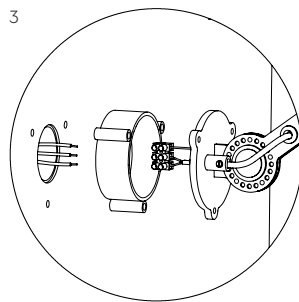

Type	Wall lamp
Environment	Indoor
Material	Steel & aluminum
Wingnut	Wingnut Solid Brass included
Cord length	Bolt with cord 2600 mm Bolt install 10 mm
Weight	1,0 kg
Voltage	220-240 V
Max Watt	60 Watt
Socket	E27
IP	20
Lightsource	Lightsource not included
Packaging	
Weight	1,8 kg
Length	67 cm
Width	20 cm
Height	20 cm

TONONE

technical specifications

With cord

1. With powercord including switch and a plug.

Install

2. With terminal block to install directly on a junction box.

3. With optional wall ring.

		with cord	install
	smokey black	1081	1089
	flux green	1083	1091
	pure white	1085	1093
	midnight grey	1262	1265
	ash grey	1088	1096
	striking orange	1086	1094
	lightning white	1084	1092
	thunder blue	1087	1095
	daybreak rose	1470	1473
	sunny yellow	1428	1431

TONONE

technical specifications

BOLT wall side fit small

Design by Anton de Groof, 2013

Starting point for the products of Tonone is the passion for traditional mechanics. The first product line that resulted from this fascination is the lamp series 'Bolt'. Key element in this industrial series is the joint construction that can be adjusted with a wingnut-shaped tool. Besides being a functional tool, this wingnut is integrated in the design of the lamp itself as a distinctive visual element. The Bolt collection is available in 29 different models and in 10 colors.

Type	Wall lamp
Environment	Indoor
Material	Steel & aluminum
Wingnut	Wingnut Solid Brass included
Cord length	Bolt with cord 2750 mm Bolt install 10 mm
Weight	1,0 kg
Voltage	220-240 V
Max Watt	60 Watt
Socket	E27
IP	20
Lightsource	Lightsource not included