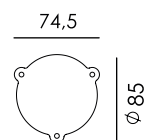

Type	Wall lamp
Environment	Indoor
Material	Steel & aluminum
Wingnut	Wingnut Solid Brass included
Cord length	Bolt with cord 2600 mm Bolt install 10 mm
Weight	1,0 kg
Voltage	220-240 V
Max Watt	60 Watt
Socket	E27
IP	20
Lightsource	Lightsource not included
Packaging	
Weight	1,8 kg
Length	67 cm
Width	20 cm
Height	20 cm

Type	Wall lamp
Environment	Indoor
Material	Steel & aluminum
Wingnut	Wingnut Solid Brass included
Cord length	Bolt with cord 2750 mm Bolt install 10 mm
Weight	1,0 kg
Voltage	220-240 V
Max Watt	60 Watt
Socket	E27
IP	20
Lightsource	Lightsource not included

Packaging	
Weight	1,8 kg
Length	67 cm
Width	20 cm
Height	20 cm

TONONE

technical specifications

With cord

1. With powercord including switch and a plug.

Install

2. With terminal block to install directly on a junction box.