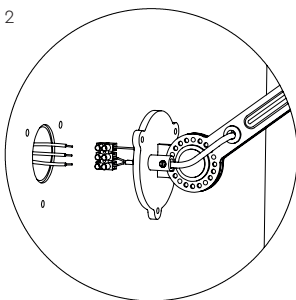

TONONE

technical specifications

BOLT wall side fit mini

Design by Anton de Groof, 2013

Starting point for the products of Tonone is the passion for traditional mechanics. The first product line that resulted from this fascination is the lamp series 'Bolt'. Key element in this industrial series is the joint construction that can be adjusted with a wingnut-shaped tool. Besides being a functional tool, this wingnut is integrated in the design of the lamp itself as a distinctive visual element. The Bolt collection is available in 29 different models and in 10 colors.

Type	Wall lamp
Environment	Indoor
Material	Steel & aluminum
Wingnut	Wingnut Solid Brass included
Cord length	Bolt with cord 2850 mm Bolt install 10 mm
Weight	0,9 kg
Voltage	220-240 V
Max Watt	60 Watt
Socket	E27
IP	20
Lightsource	Lightsource not included

Packaging

Weight	1,7 kg
Length	67 cm
Width	20 cm
Height	20 cm

TONONE

technical specifications

With cord

1. With powercord including switch and a plug.

Install

2. With terminal block to install directly on a junction box.