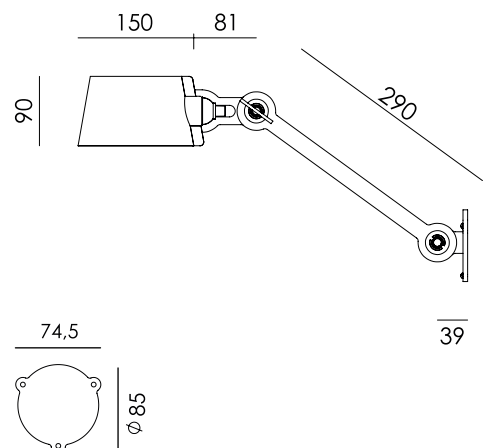

TONONE

technical specifications

BOLT wall side fit

Design by Anton de Groof, 2013

Starting point for the products of Tonone is the passion for traditional mechanics. The first product line that resulted from this fascination is the lamp series 'Bolt'. Key element in this industrial series is the joint construction that can be adjusted with a wingnut-shaped tool. Besides being a functional tool, this wingnut is integrated in the design of the lamp itself as a distinctive visual element. The Bolt collection is available in 29 different models and in 10 colors.

Type	Wall lamp
Environment	Indoor
Material	Steel & aluminum
Wingnut	Wingnut Solid Brass included
Cord length	Bolt with cord 2600 mm Bolt install 10 mm
Weight	1,0 kg
Voltage	220-240 V
Max Watt	60 Watt
Socket	E27
IP	20
Lightsource	Lightsource not included
Packaging	
Weight	1,8 kg
Length	67 cm
Width	20 cm
Height	20 cm

Packaging	
Weight	1,8 kg
Length	67 cm
Width	20 cm
Height	20 cm

TONONE

technical specifications

With cord

1. With powercord including switch and a plug.

Install

2. With terminal block to install directly on a junction box.

Packaging

Weight	1,7 kg
Length	67 cm
Width	20 cm
Height	20 cm

TONONE

technical specifications

With cord

1. With powercord including switch and a plug.

Install

2. With terminal block to install directly on a junction box.