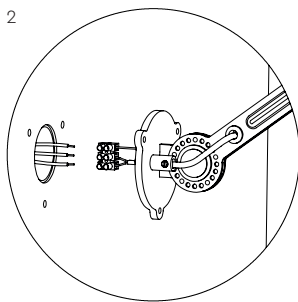

TONONE

technical specifications

BOLT wall side fit

Design by Anton de Groof, 2013

Starting point for the products of Tonone is the passion for traditional mechanics. The first product line that resulted from this fascination is the lamp series 'Bolt'. Key element in this industrial series is the joint construction that can be adjusted with a wingnut-shaped tool. Besides being a functional tool, this wingnut is integrated in the design of the lamp itself as a distinctive visual element. The Bolt collection is available in 29 different models and in 10 colors.

Type	Wall lamp
Environment	Indoor
Material	Steel & aluminum
Wingnut	Wingnut Solid Brass included
Cord length	Bolt with cord 2600 mm Bolt install 10 mm
Weight	1,0 kg
Voltage	220-240 V
Max Watt	60 Watt
Socket	E27
IP	20
Lightsource	Lightsource not included
Packaging	
Weight	1,8 kg
Length	67 cm
Width	20 cm
Height	20 cm

TONONE

technical specifications

With cord

1. With powercord including switch and a plug.

Install

2. With terminal block to install directly on a junction box.

3. With optional wall ring.

		with cord	install
	smokey black	1081	1089
	flux green	1083	1091
	pure white	1085	1093
	midnight grey	1262	1265
	ash grey	1088	1096
	striking orange	1086	1094
	lightning white	1084	1092
	thunder blue	1087	1095
	daybreak rose	1470	1473
	sunny yellow	1428	1431

TONONE

technical specifications

BOLT wall side fit small

Design by Anton de Groof, 2013

Starting point for the products of Tonone is the passion for traditional mechanics. The first product line that resulted from this fascination is the lamp series 'Bolt'. Key element in this industrial series is the joint construction that can be adjusted with a wingnut-shaped tool. Besides being a functional tool, this wingnut is integrated in the design of the lamp itself as a distinctive visual element. The Bolt collection is available in 29 different models and in 10 colors.